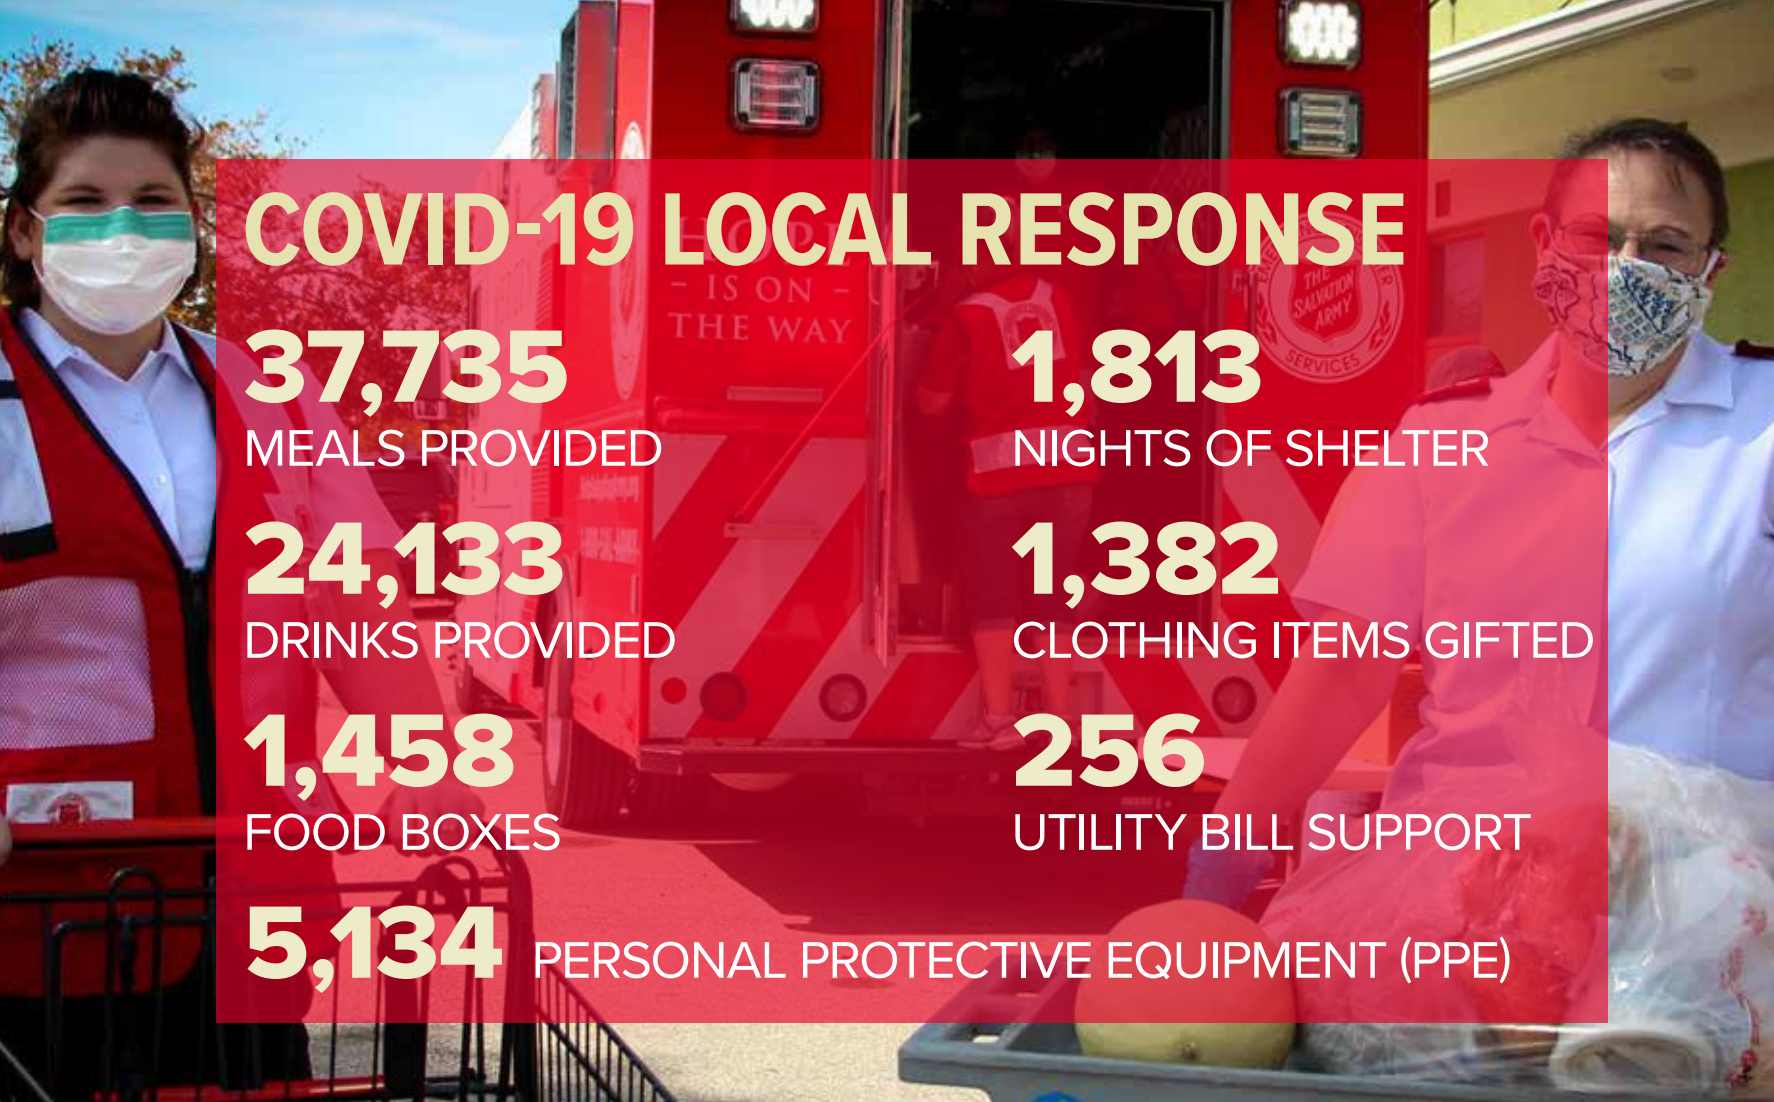

NIGHTS OF SHELTER

5,376

CHRISTMAS TOYS GIFTED

200

HUMAN TRAFFICKING
SURVIVORS SERVED

THE SALVATION ARMY
Asheville & Buncombe County
2020 ANNUAL REPORT

DOING THE
MOST GOOD

COVID-19 LOCAL RESPONSE

37,735

MEALS PROVIDED

24,133

DRINKS PROVIDED

1,458

FOOD BOXES

5,134

PERSONAL PROTECTIVE EQUIPMENT (PPE)